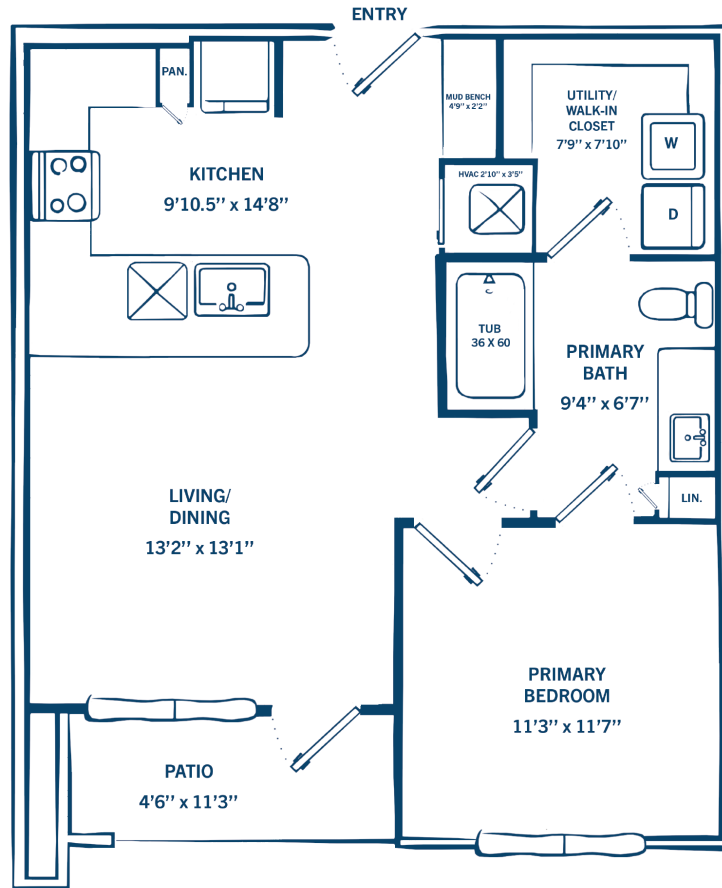

A1C

1 BED / 1 BATH

636

SQ. FT.

Laurel

2001 Ed Bluestein Blvd. | Austin, TX 78721

www.laurelapartmenthomes.com

Floor plans are artist's rendering. All dimensions are approximate. Actual product and specifications may vary in dimension or detail. Not all features are available in every apartment. Prices and availability are subject to change. Please see a representative for details.