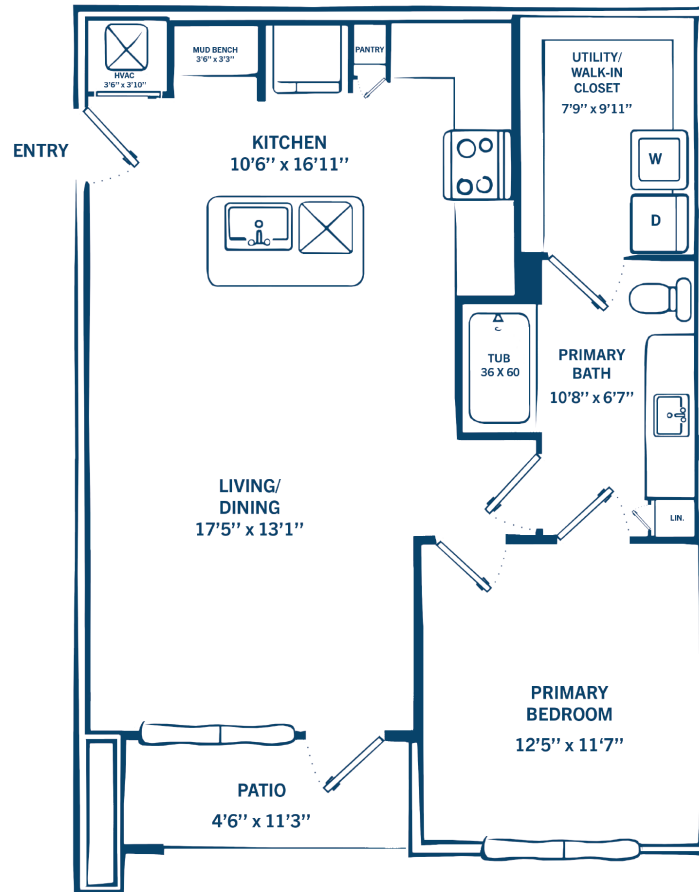

A1

1 BED / 1 BATH

653-772

SQ. FT.

Laurel

2001 Ed Bluestein Blvd. | Austin, TX 78721

www.laurelapartmenthomes.com

Floor plans are artist's rendering. All dimensions are approximate. Actual product and specifications may vary in dimension or detail. Not all features are available in every apartment. Prices and availability are subject to change. Please see a representative for details.